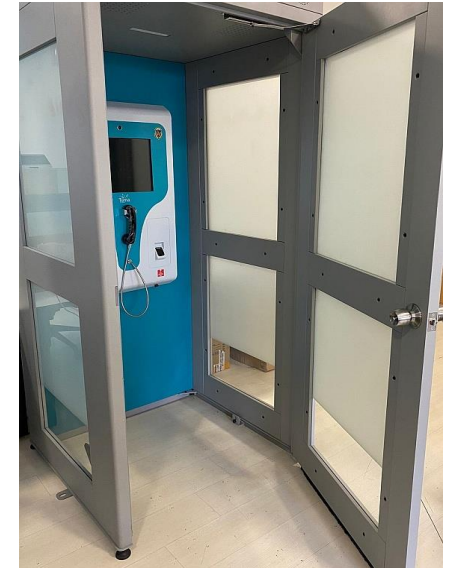

CEZAEVLERİ İÇİN VIDEO GÖRÜŞME VE SİPARİŞ SİSTEMİ

CEZA TEVKİF EVLERİ GÖRÜNTÜLÜ GÖRÜŞME TOPOLOJİSİ